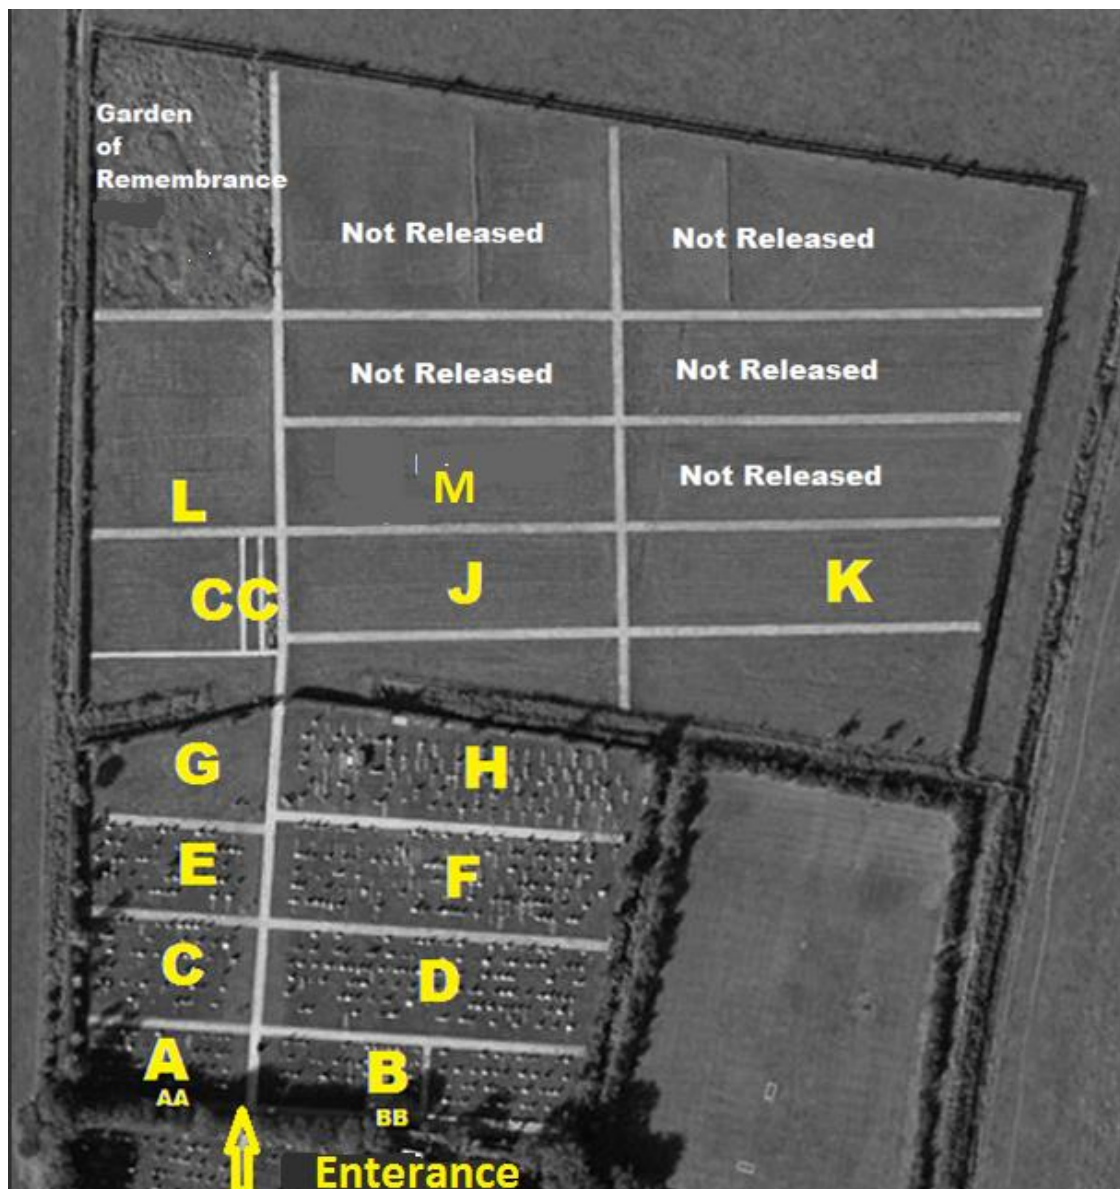

St Mary's Cemetery – Guide to Sections

The following consecrated sections are open only to those with reserved graves:

A, B, C, D, E, F, H and J

Section G has not been consecrated and is open to all religions and beliefs.

Section K is consecrated and is open for both burials and reservations.

Section L is reserved for young children and babies only.

Sections AA and BB are for interred Cremated Remains and are open only to those with reserved graves.