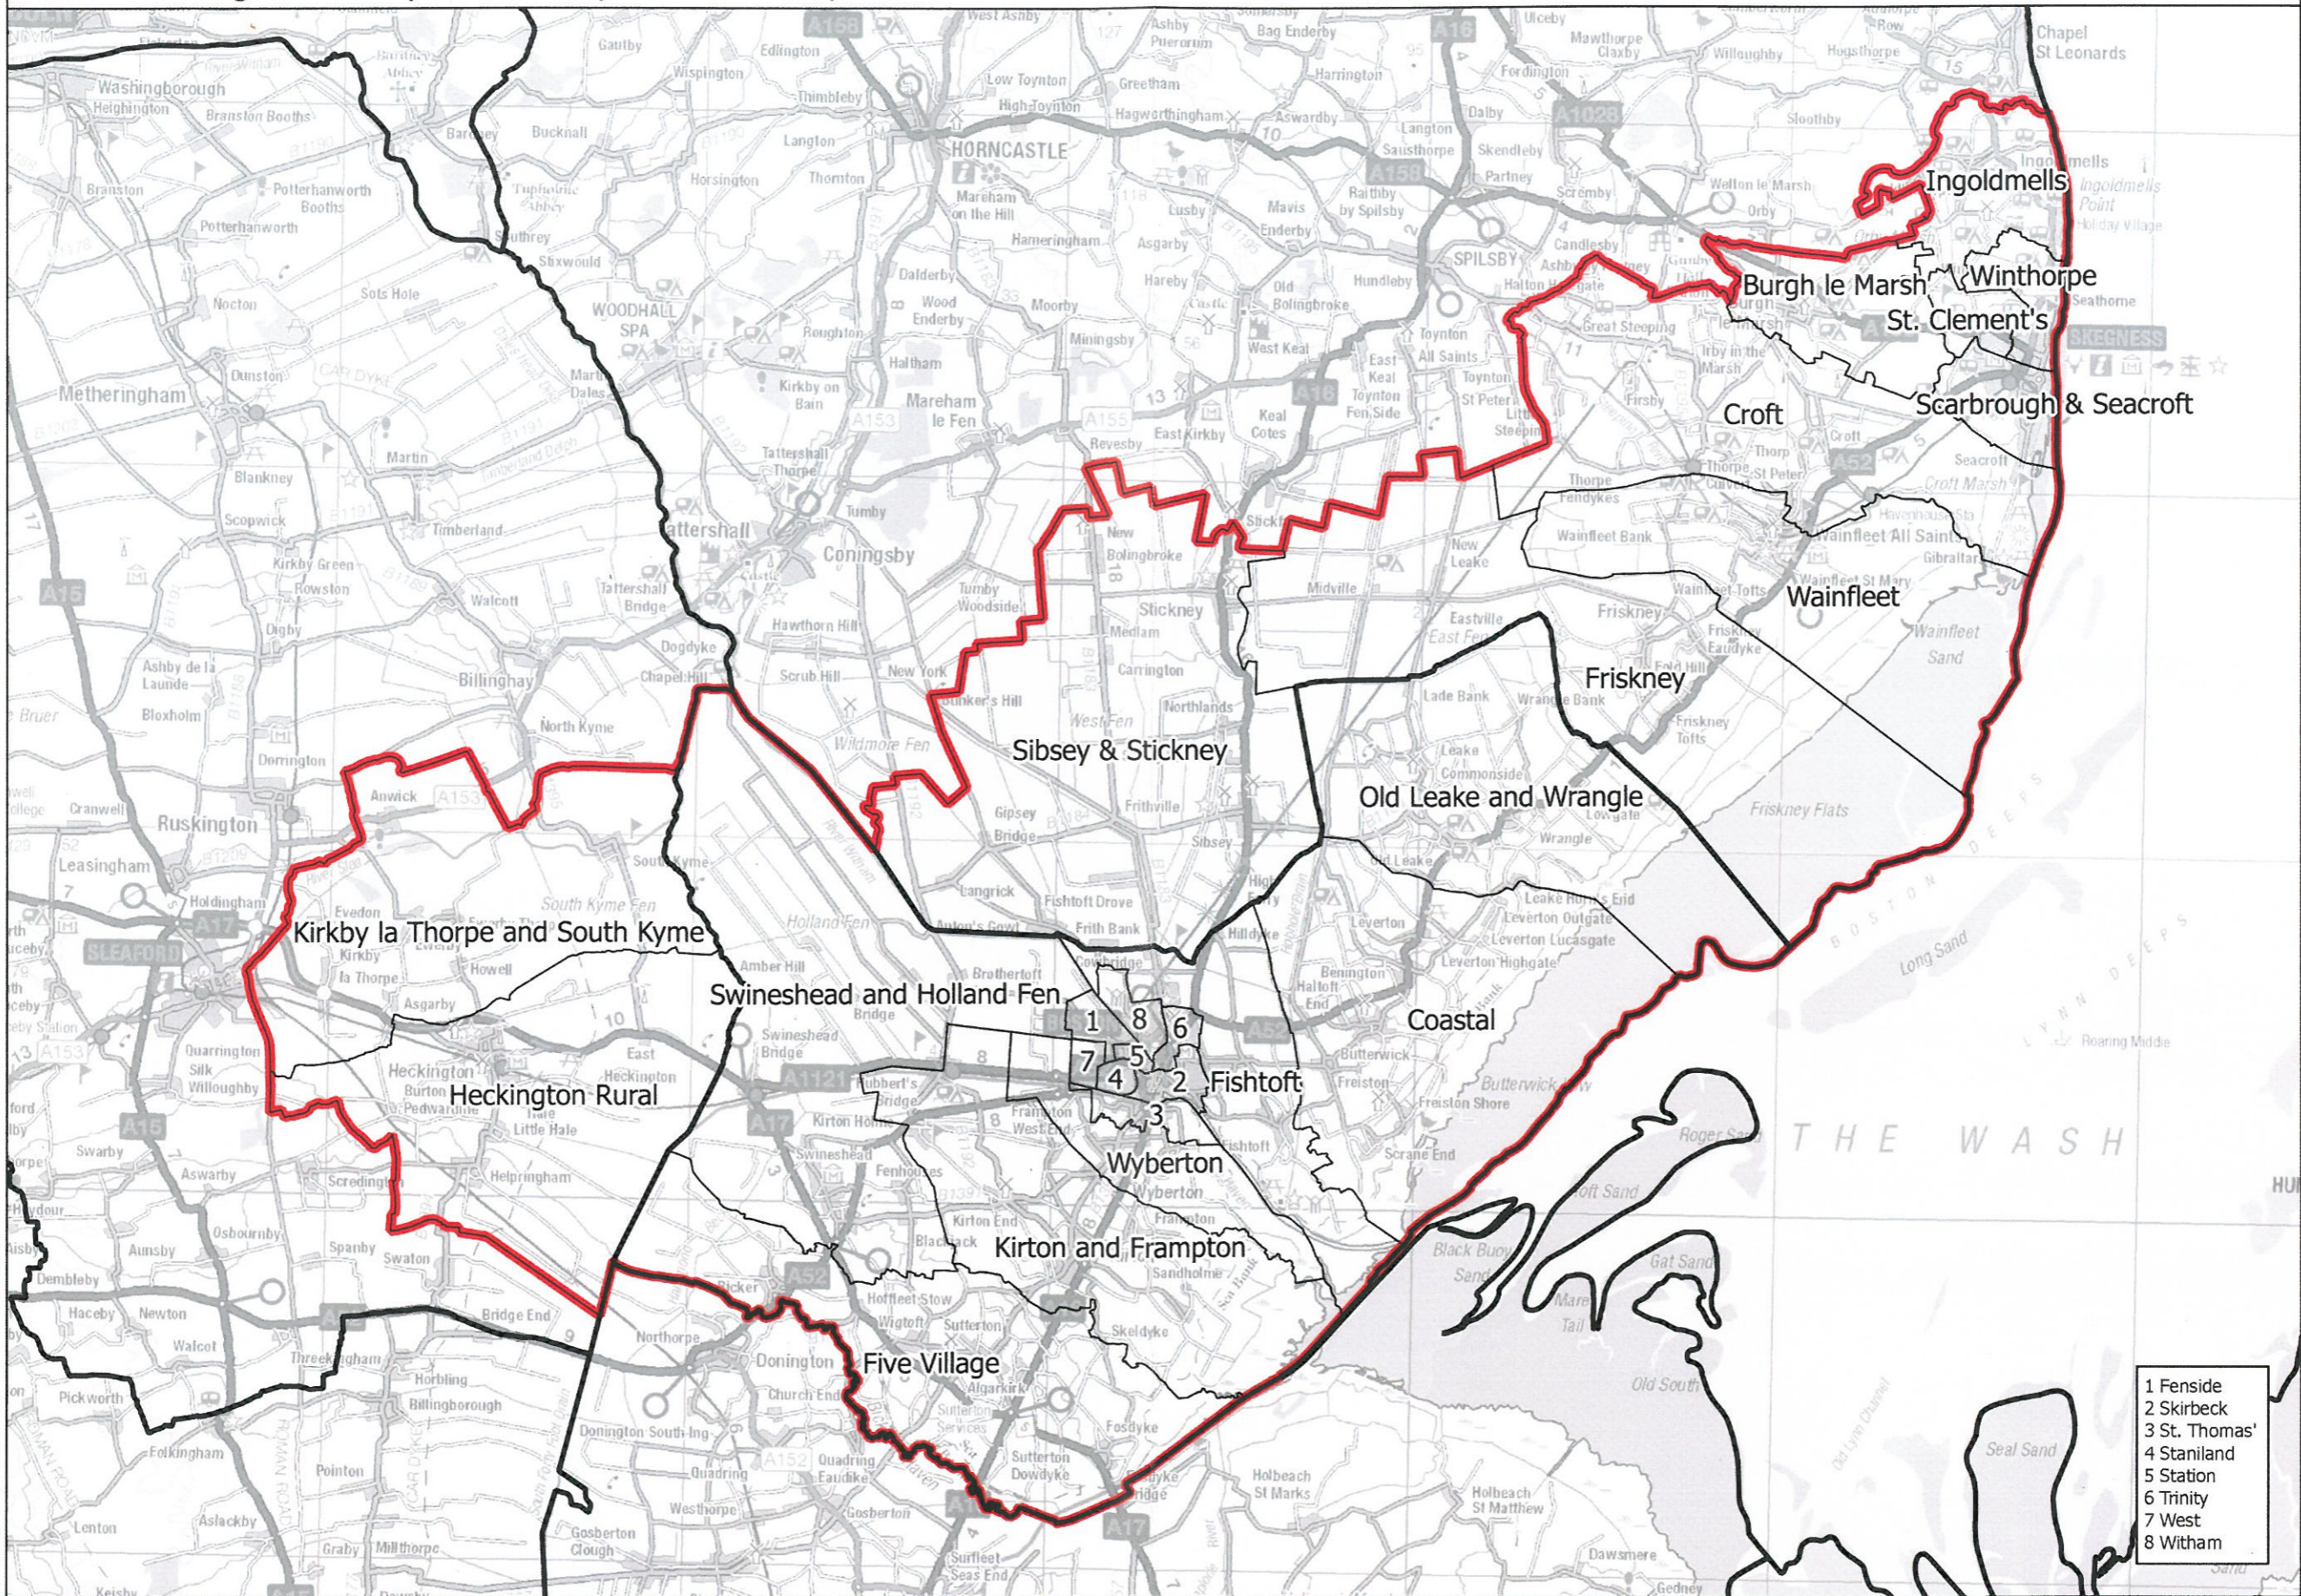

Boundary Commission for England - Initial Proposals for the East Midlands Region
 Boston and Skegness County Constituency - Electorate 71,989

— Constituency — Local authorities — Wards

- 1 Fenside
- 2 Skirbeck
- 3 St. Thomas'
- 4 Staniland
- 5 Station
- 6 Trinity
- 7 West
- 8 Witham

This map is reproduced from Ordnance Survey material with the permission of Ordnance Survey on behalf of the controller of Her Majesty's Stationery Office (C) Crown Copyright 2016. All rights reserved. Unauthorised reproduction infringes Crown copyright and may lead to prosecution or civil proceedings. Boundary Commission for England 100018289. 2016.