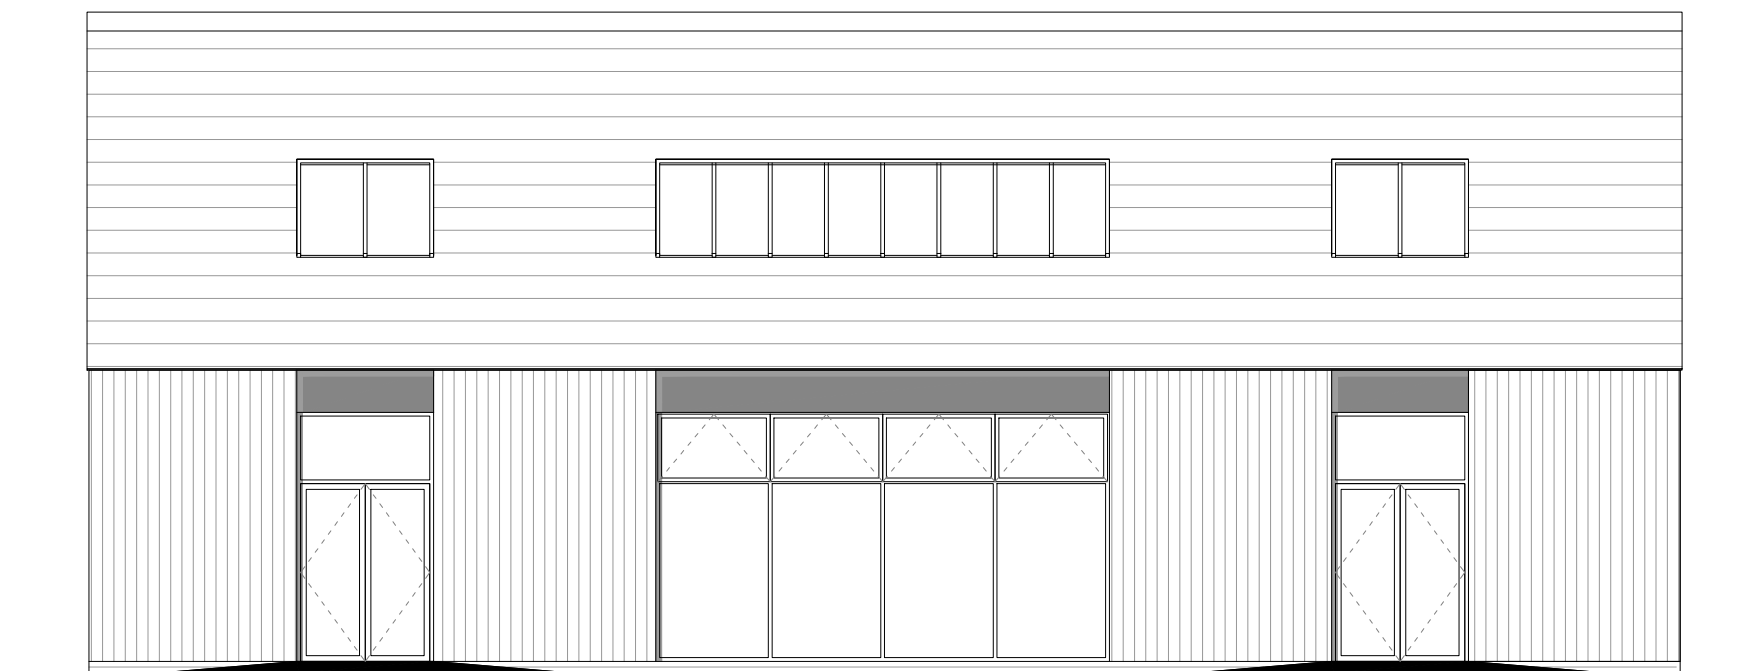

North Elevation

Revisions

A
13.09.2018 - Amended in line with client comments. Planning issue.

Project

Tower Gardens Pavilion

Client

Skegness Town Council

Drawing

Proposed - Elevations - Sheet 2
1:100 @ A3

Date

August 2018

West Elevation

core+
architects

www.core-architects.co.uk

The Terrace, Grantham Street, Lincoln, LN2 1BD 01522 525901

Copyright © 2018 Core Plus Architects Limited Do Not Scale